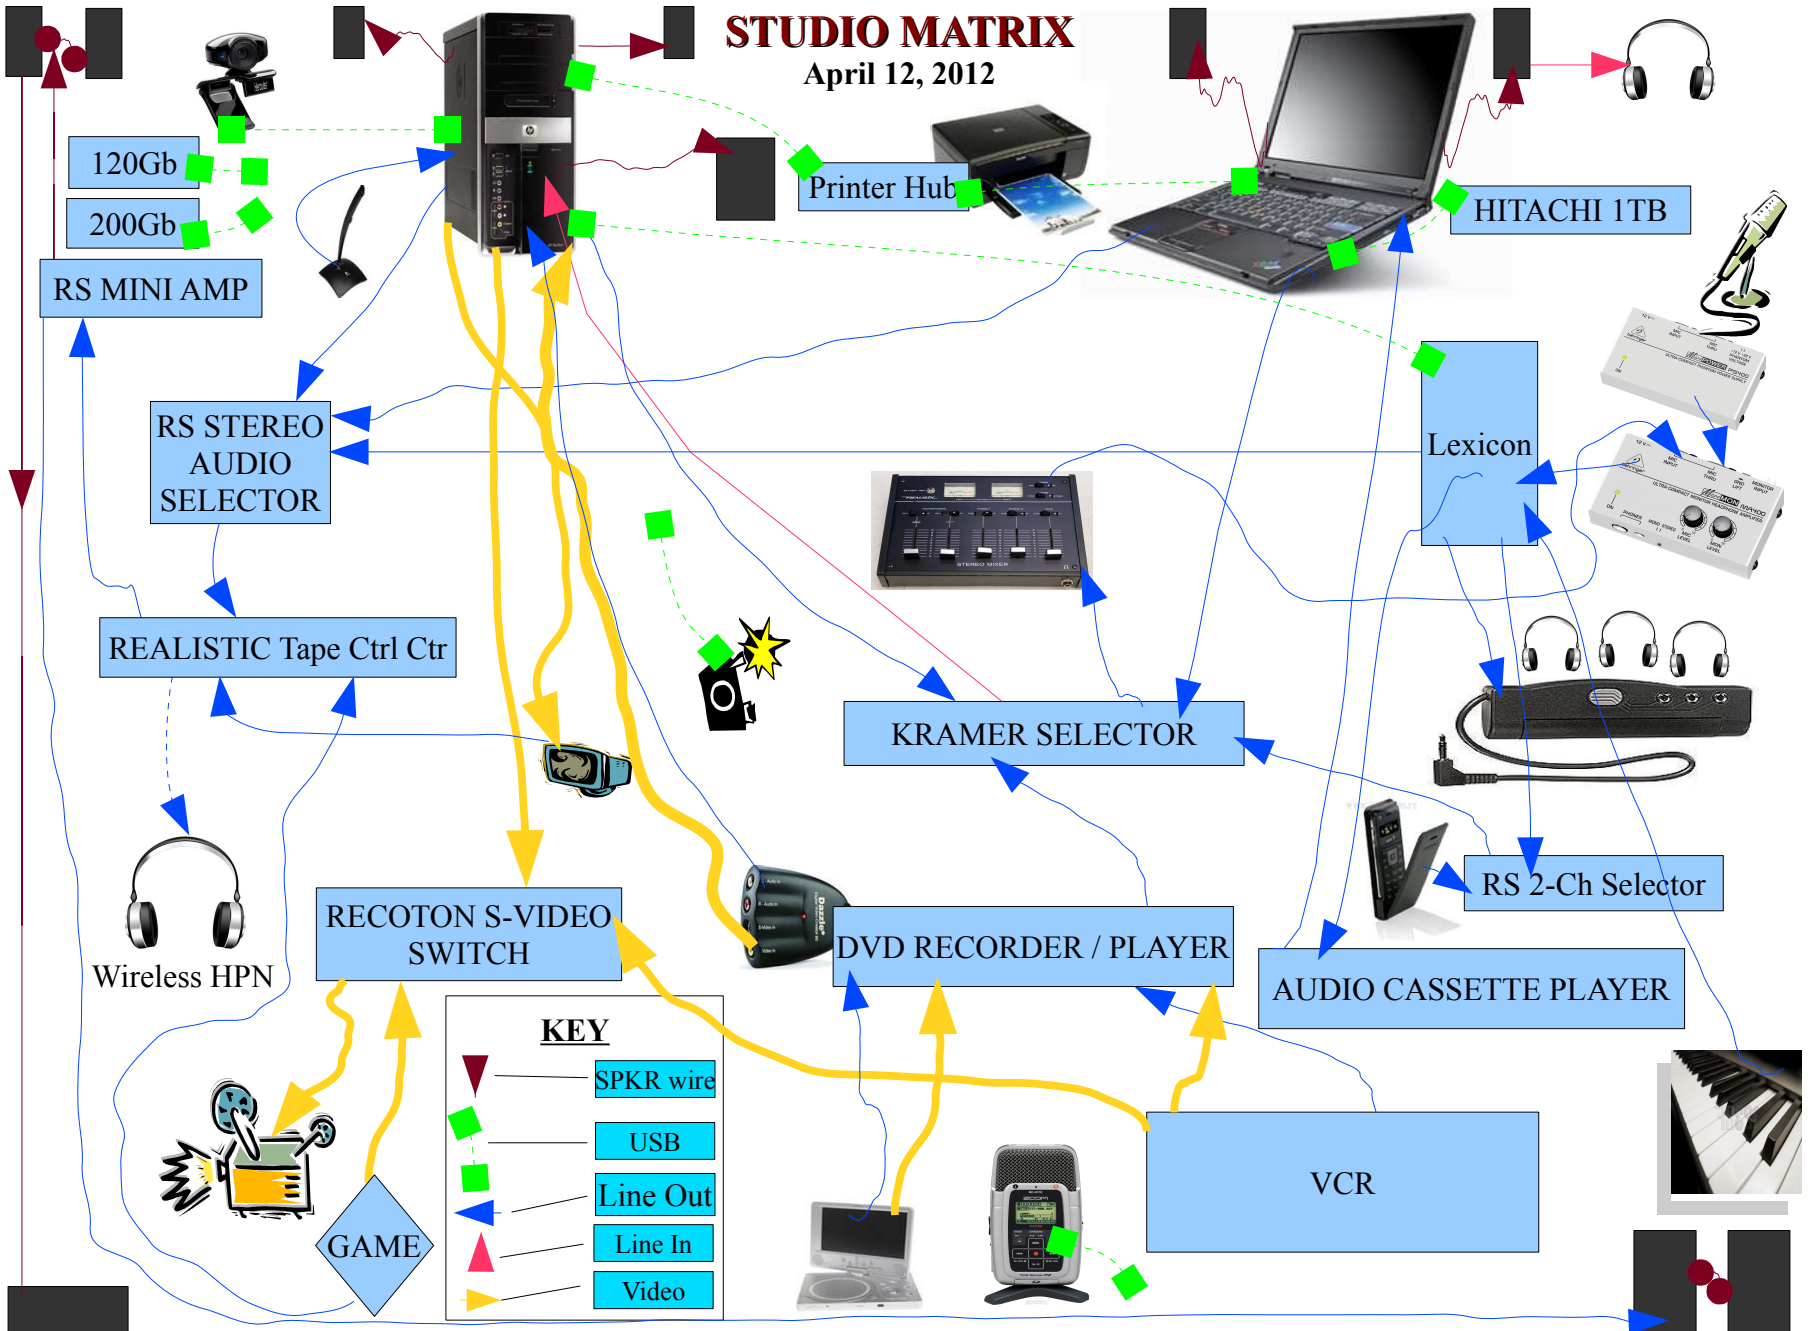

STUDIO MATRIX

April 12, 2012

120Gb
200Gb

RS MINI AMP

RS STEREO
AUDIO
SELECTOR

REALISTIC Tape Ctrl Ctr

RECOTON S-VIDEO
SWITCH

Wireless HPN

GAME

KEY	
	SPKR wire
	USB
	Line Out
	Line In
	Video

Printer Hub

HITACHI 1TB

Lexicon

KRAMER SELECTOR

RS 2-Ch Selector

DVD RECORDER / PLAYER

AUDIO CASSETTE PLAYER

VCR